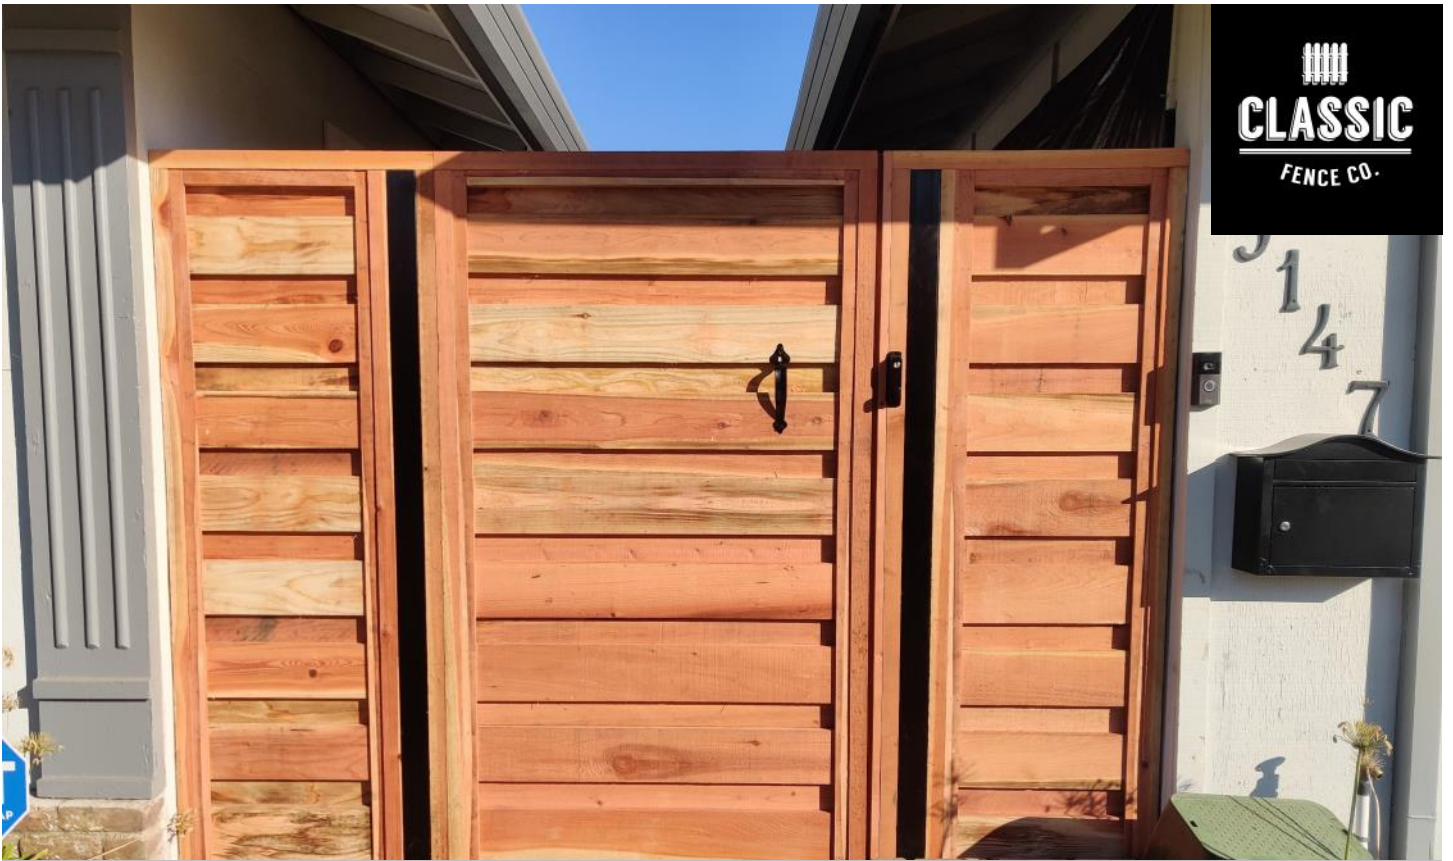

BOARD ON BOARD HORIZONTAL GATE WITH EXPOSED BLACK POWDERCOATED POSTS- FRONT