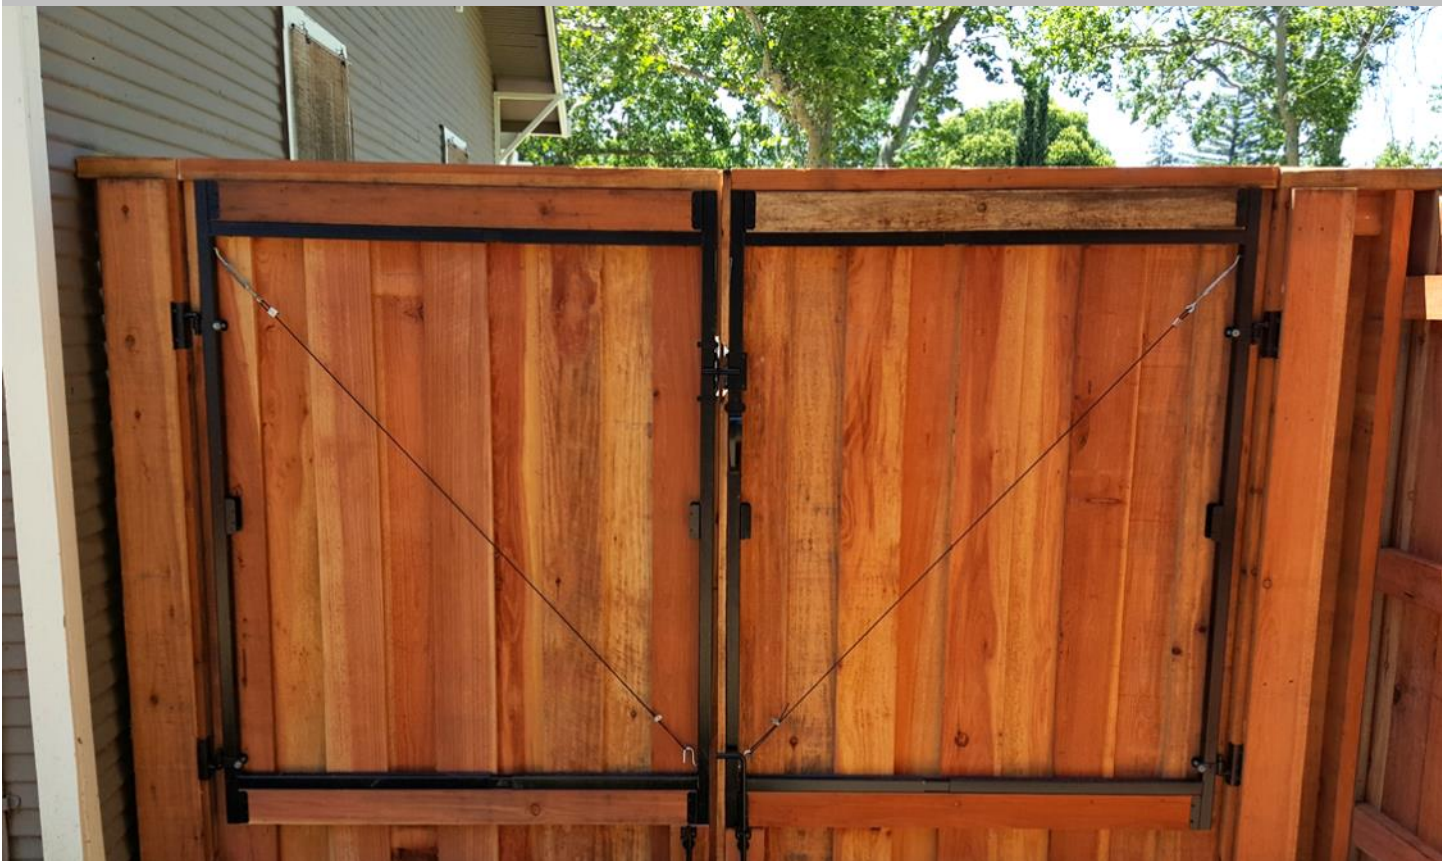

BOARD ON BOARD PICTURE W/ PIANO KEY LATTICE GATE - FRONT

DOG-EAR DOUBLE GATE - BOARD SIDE

DOG-EAR DOUBLE GATE - FRAME SIDE

BOARD ON BOARD NAIL ON W/ ADJUST-A-GATE

BOARD ON BOARD NAIL ON W/ ADJUST-A-GATE

2" STEEL FRAMED SWING GATE

2" STEEL FRAMED SWING GATE

CUSTOM BERCO GATE

CUSTOM BERCO GATE

HOG WIRE PICTURE FRAMED - LOOKS SAME ON BOTH SIDES

HOG WIRE PICTURE FRAMED - LOOKS SAME ON BOTH SIDES

HOG WIRE PICTURE FRAMED - LOOKS SAME ON BOTH SIDES (STAINED)