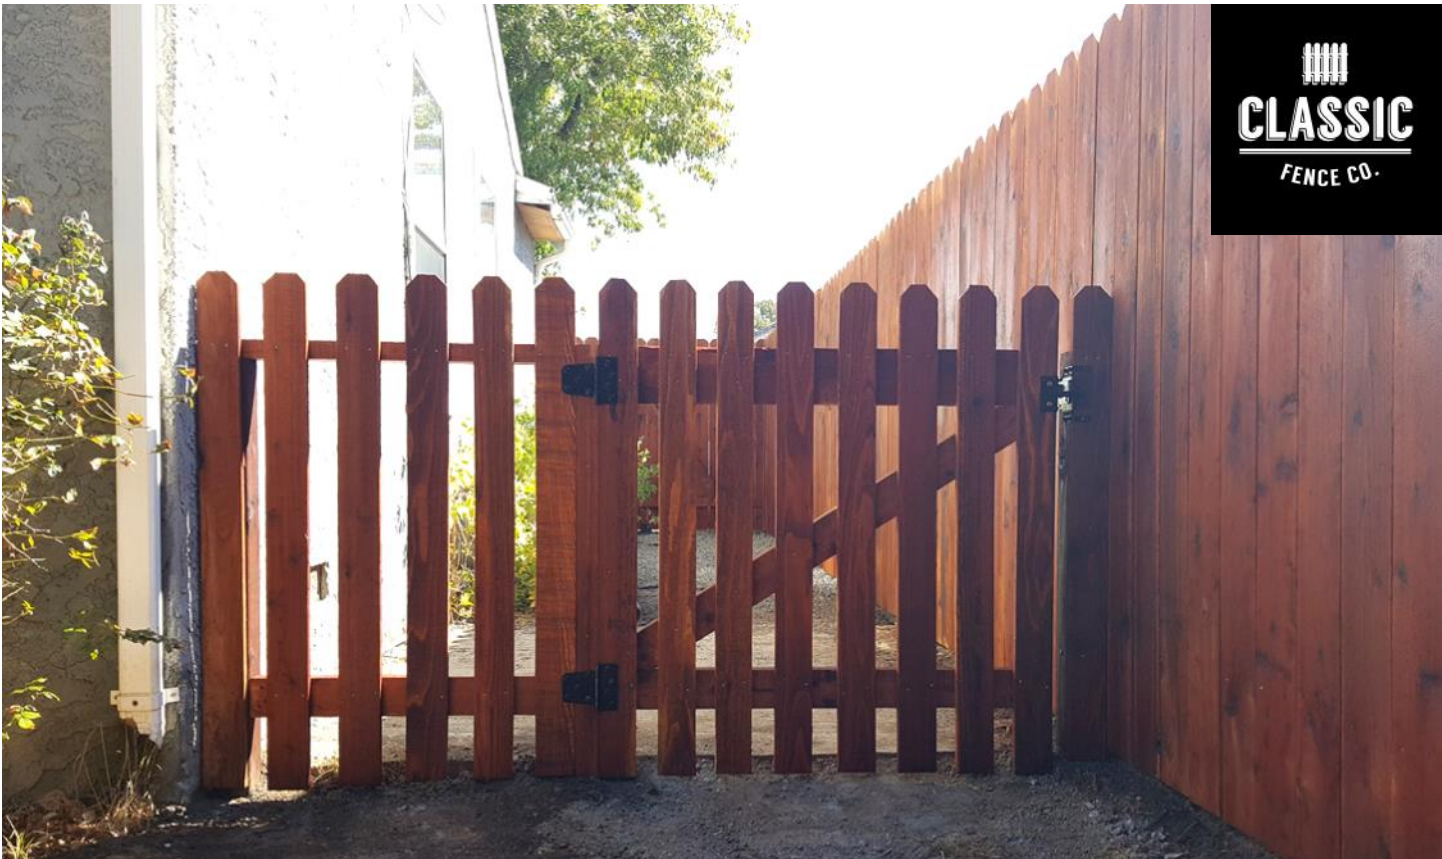

CUSTOM 2X2 PICKET FENCE WITH POST CAPS