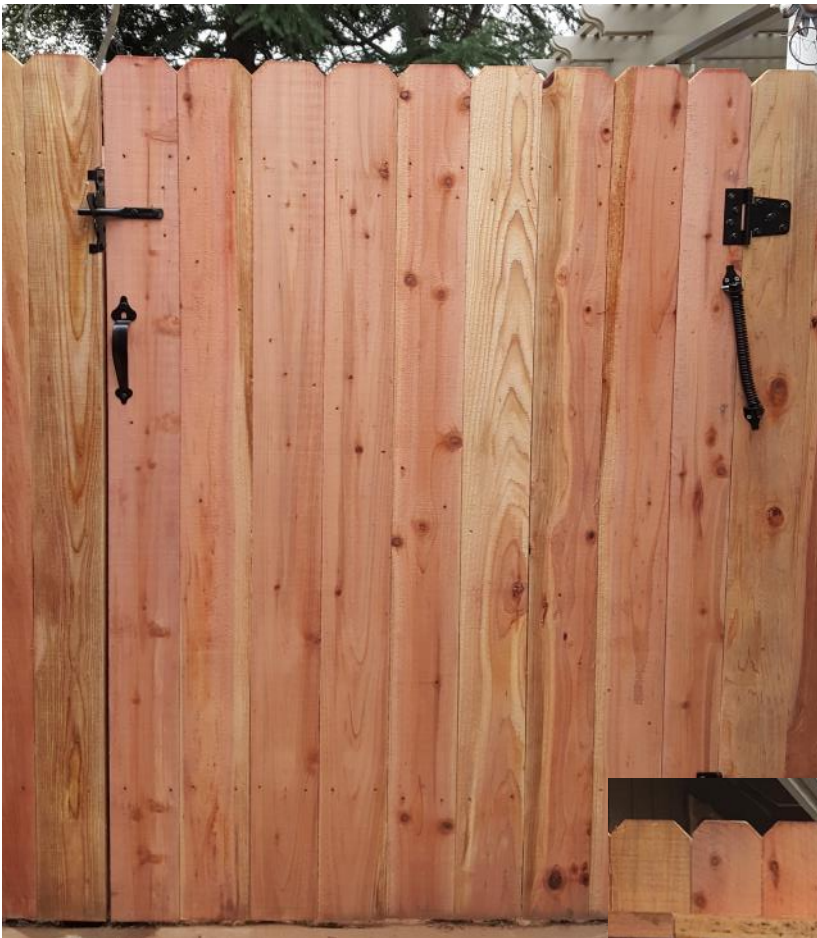

DURING CONSTRUCTION - FENCE WITH METAL POST BEFORE FASCIA ADDED

FENCE WITH METAL POSTS WITH FASCIA ADDED

3 FT PRESSURE TREATED DOUGLAS FIR RETAINING WALL

PRESSURE TREATED DOUGLAS FIR RETAINING WALL—CONTOURED

DOG-EAR GATE SWINGS OUT - FRONT

BOX Z FRAME - DOG-EAR GATE SWINGS OUT - BACK

POST MOUNT LATCH

BACK SIDE OF THE GATE

ARCHED GATE OVER FENCE

BACK OF ARCHED GATE

CLASSIC
FENCE CO.

BOARD ON BOARD PICTURE W/ PIANO KEY LATTICE GATE - BACK